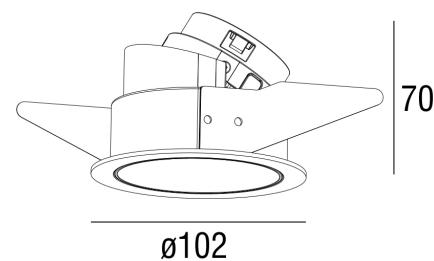

Spectre Round Adjustable Downlight LL-9230-W

Technical Data

Description:

The Spectre Round Adjustable recessed downlight has a deep set lamp position for maximum visual comfort and is adjustable up to 30°. Engineered specifically for the Hero LED engines, the Spectre Round Adjustable has a specially designed snap and lock system and comes with interchangeable reflectors and a glass lens - ensuring optimal glare control.

Designed for easy installation and maintenance - the reflector is removable and the lamp holder has a special push and release system for access after installation.

Requirements:

Spectre Round Adj Black Reflector - LL-9230-R-B
 Spectre Round Adj White Reflector - LL-9230-R-W

White Reflector LL-9230-R-W

Black Reflector LL-9230-R-W

Dimension (mm)

Cutout: ø95